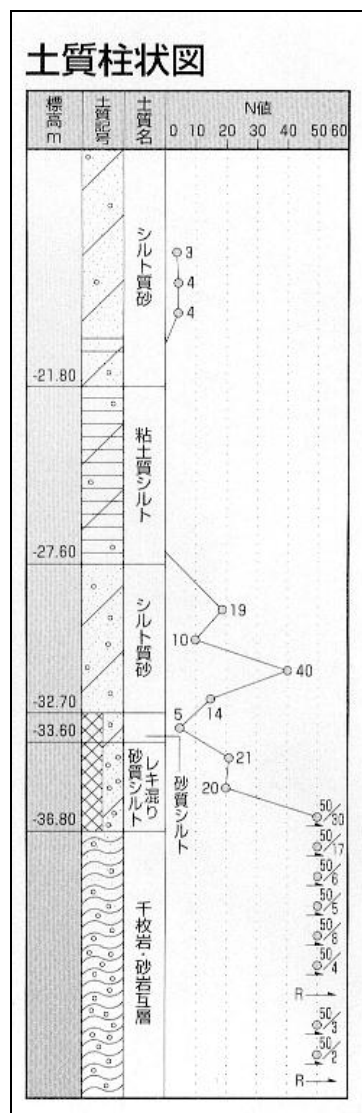

JOB REPORT

PTC 175HDRK

20°

1.6

, 33 48 .

Moricho

1 800

RK.

40°.

RK

PTC 175HDRK
PTC 1200

(1 050 . .).

QUADRIPLEX 4x150 .

3.2 .

175HDRK
1 800 .