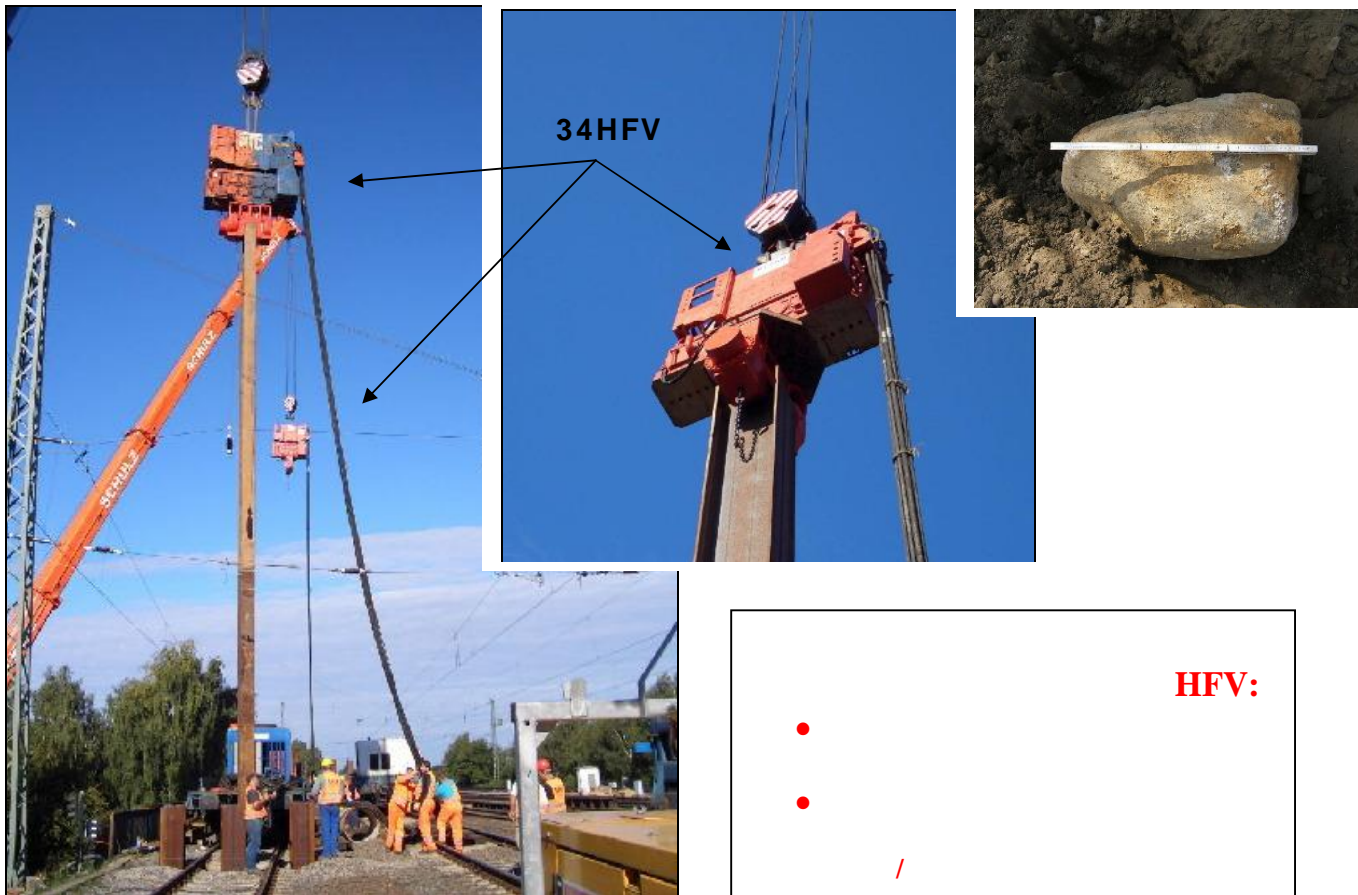

α

JOB REPORT

34HFV

/

Reichbahnstrasse

PSp 600,

15 ,

(. .).

90I.

1

PTC 34HFV (High Frequency with progressive Variable amplitude),
Agriplex 240 .